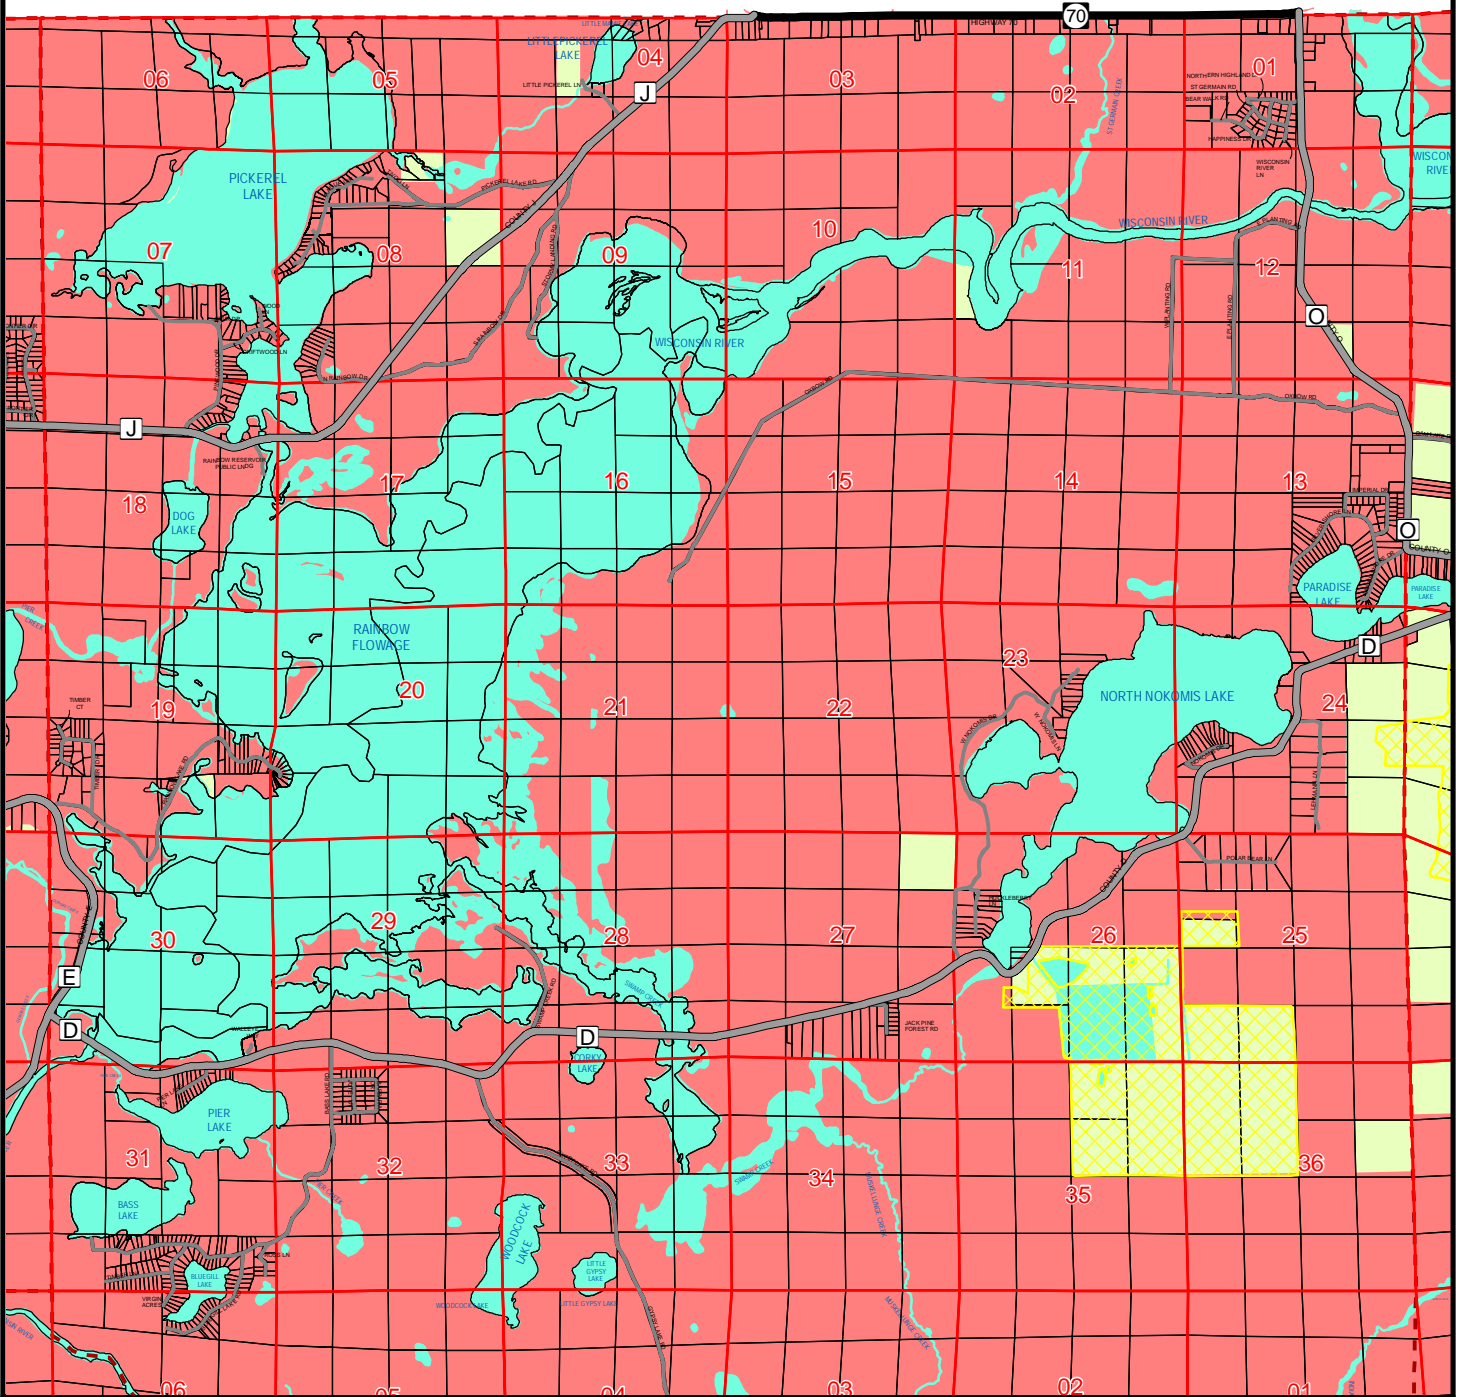

Farmland Preservation Map for T39N R8E Newbold (N) - Oneida County, Wisconsin

DRAFT

Legend

- Farmland Preservation Areas
- Planned Out
- Existing Agricultural Areas
- Parcels

Source: WI DNR, NCWRPC

This map is neither a legally recorded map nor a survey and is not intended to be used as one. This drawing is a compilation of records, information and data used for reference purposes only. NCWRPC is not responsible for any inaccuracies herein contained.