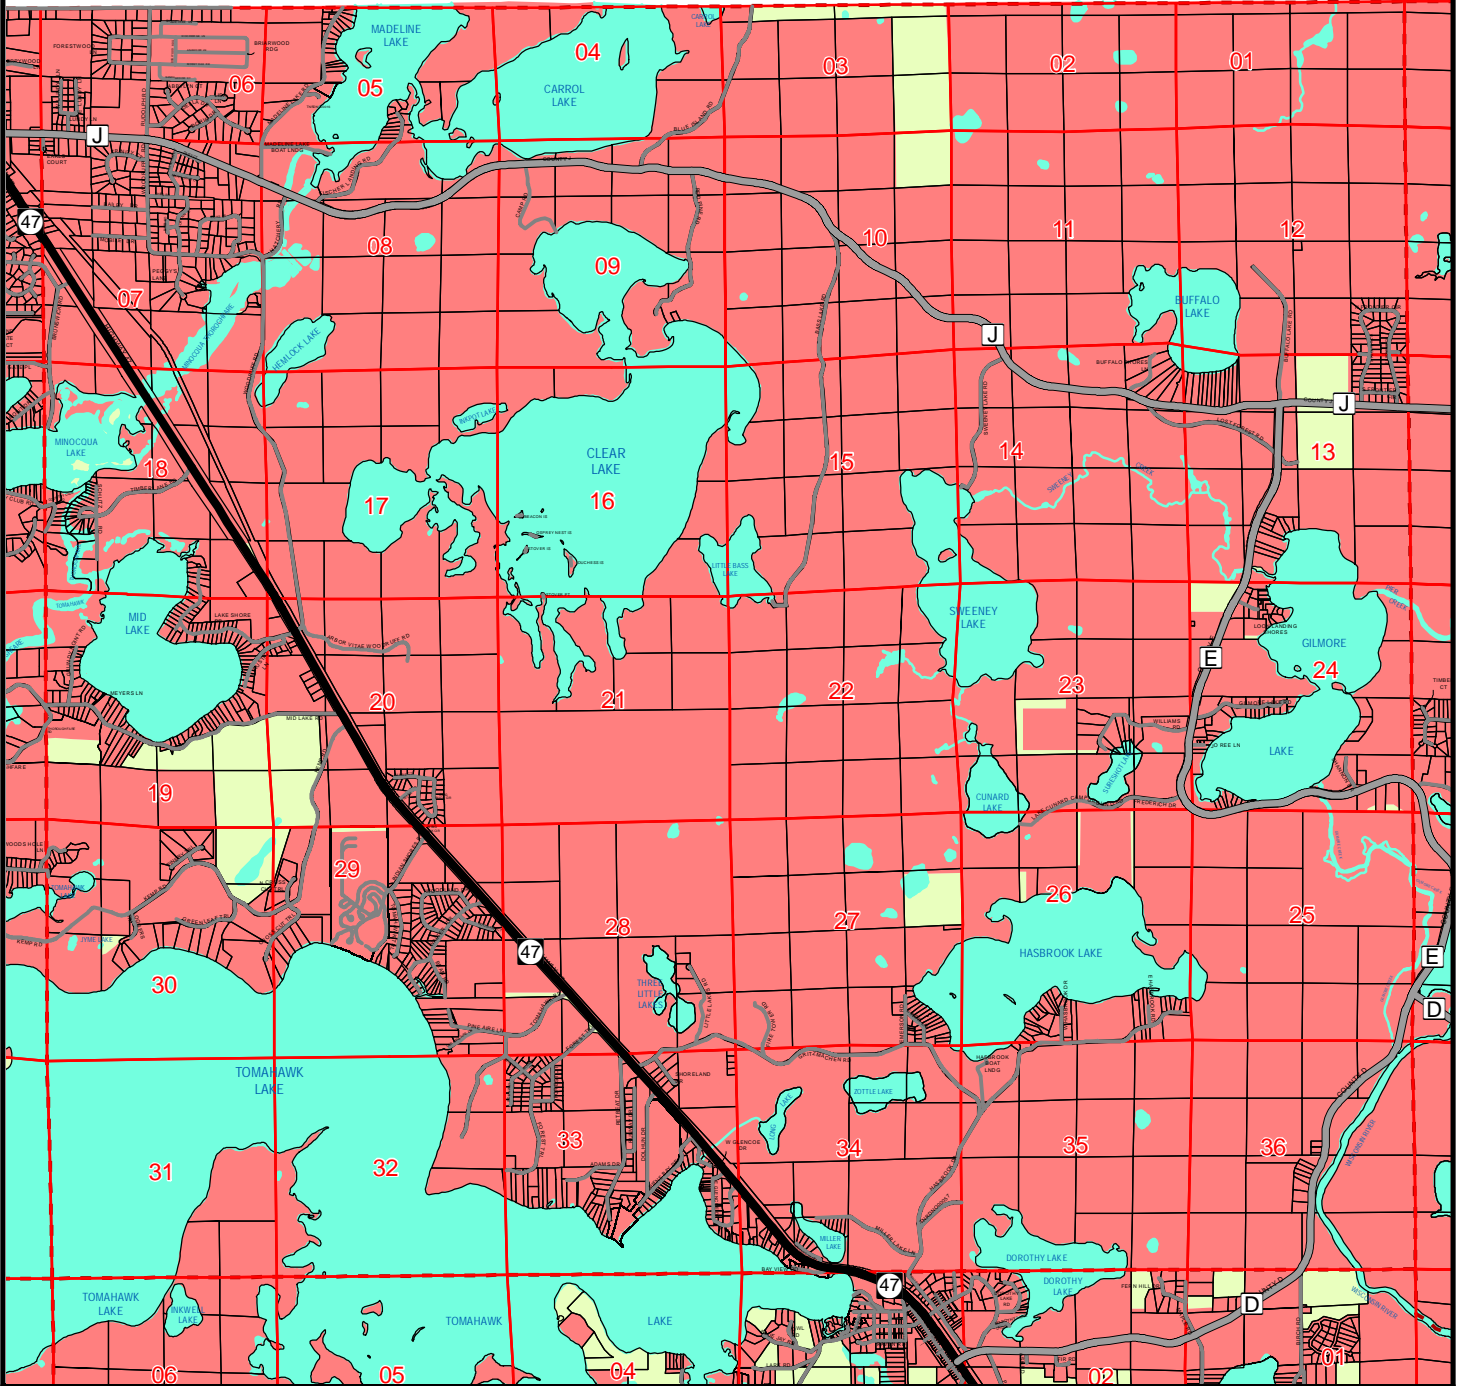

Farmland Preservation Map for T39N R7E Woodruff (E) - Oneida County, Wisconsin

**DRAFT**

**Legend**

- Farmland Preservation Areas
- Planned Out
- Existing Agricultural Areas
- Parcels

Source: WI DNR, NCWRPC

This map is neither a legally recorded map nor a survey and is not intended to be used as one. This drawing is a compilation of records, information and data used for reference purposes only. NCWRPC is not responsible for any inaccuracies herein contained.