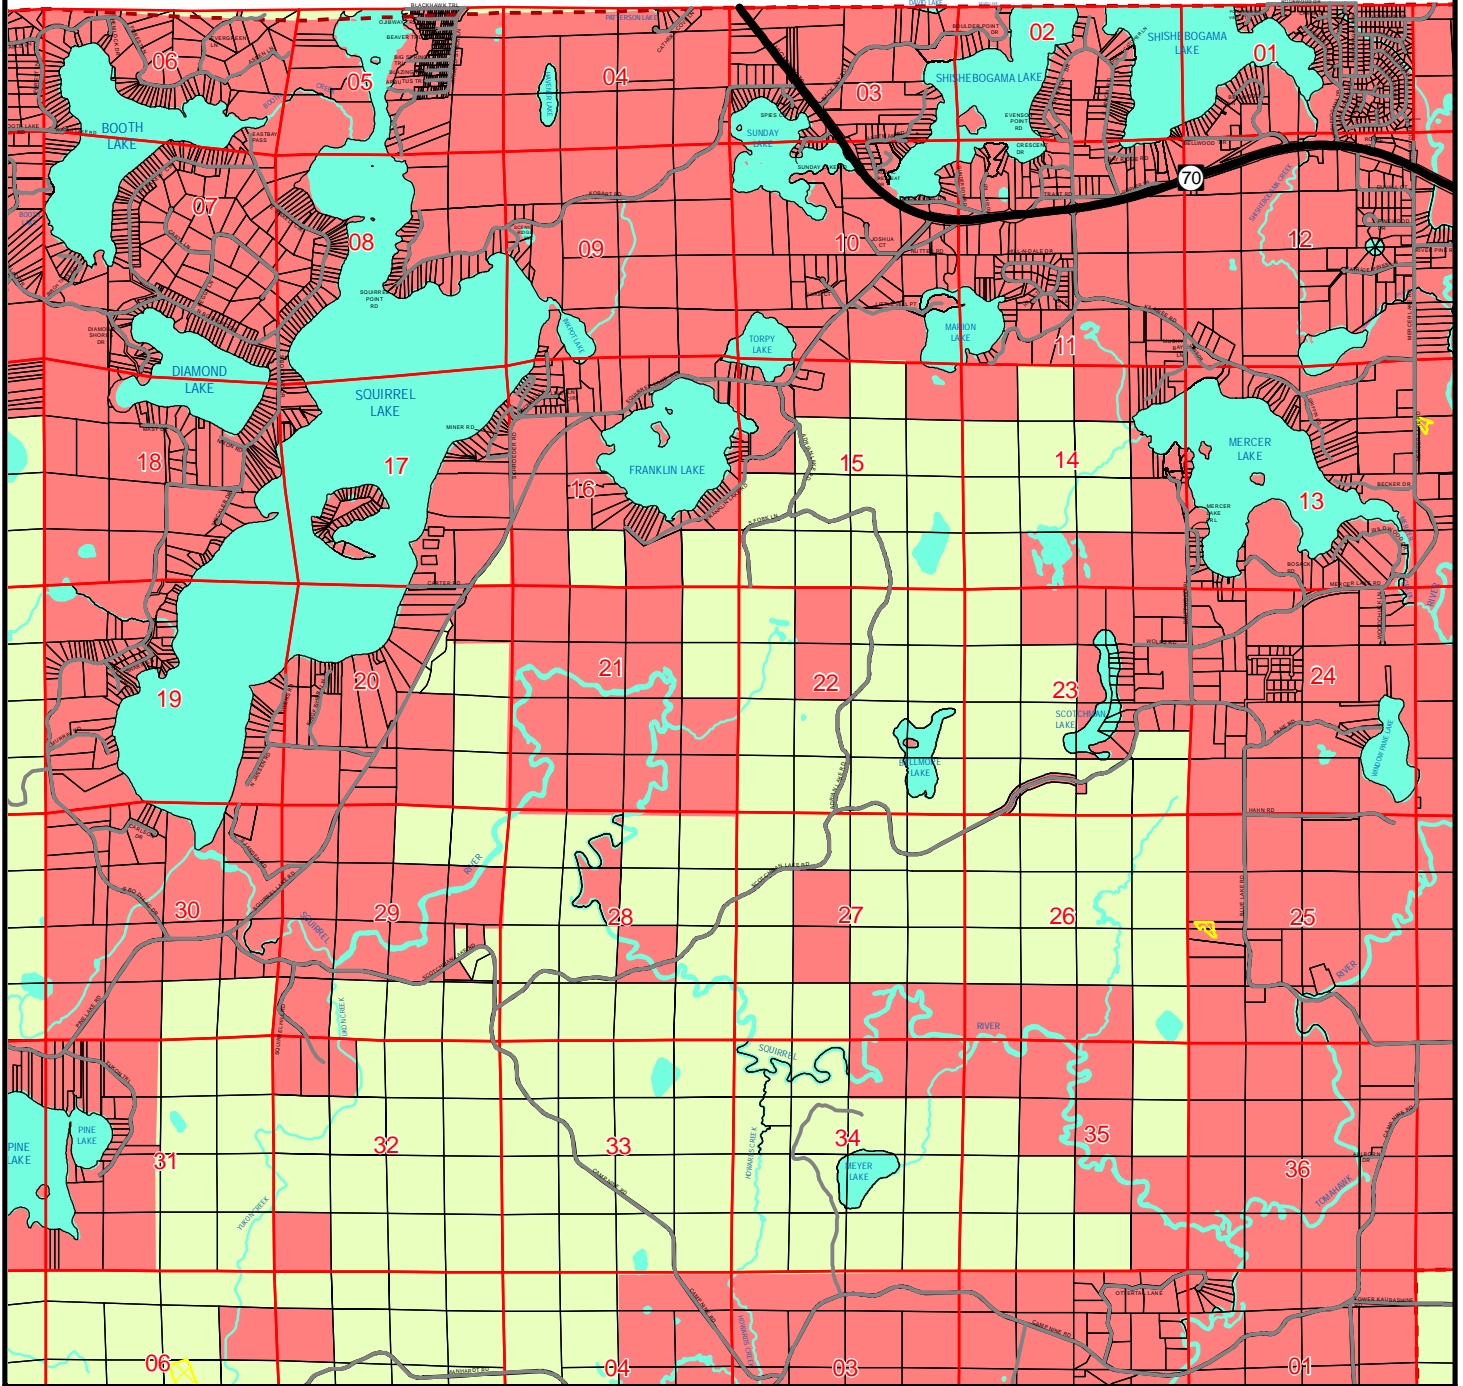

Farmland Preservation Map for T39N R5E Minocqua (NC) - Oneida County, Wisconsin

DRAFT

Legend

- Farmland Preservation Areas
- Planned Out
- Existing Agricultural Areas
- Parcels

Source: WI DNR, NCWRPC

This map is neither a legally recorded map nor a survey and is not intended to be used as one. This drawing is a compilation of records, information and data used for reference purposes only. NCWRPC is not responsible for any inaccuracies herein contained.