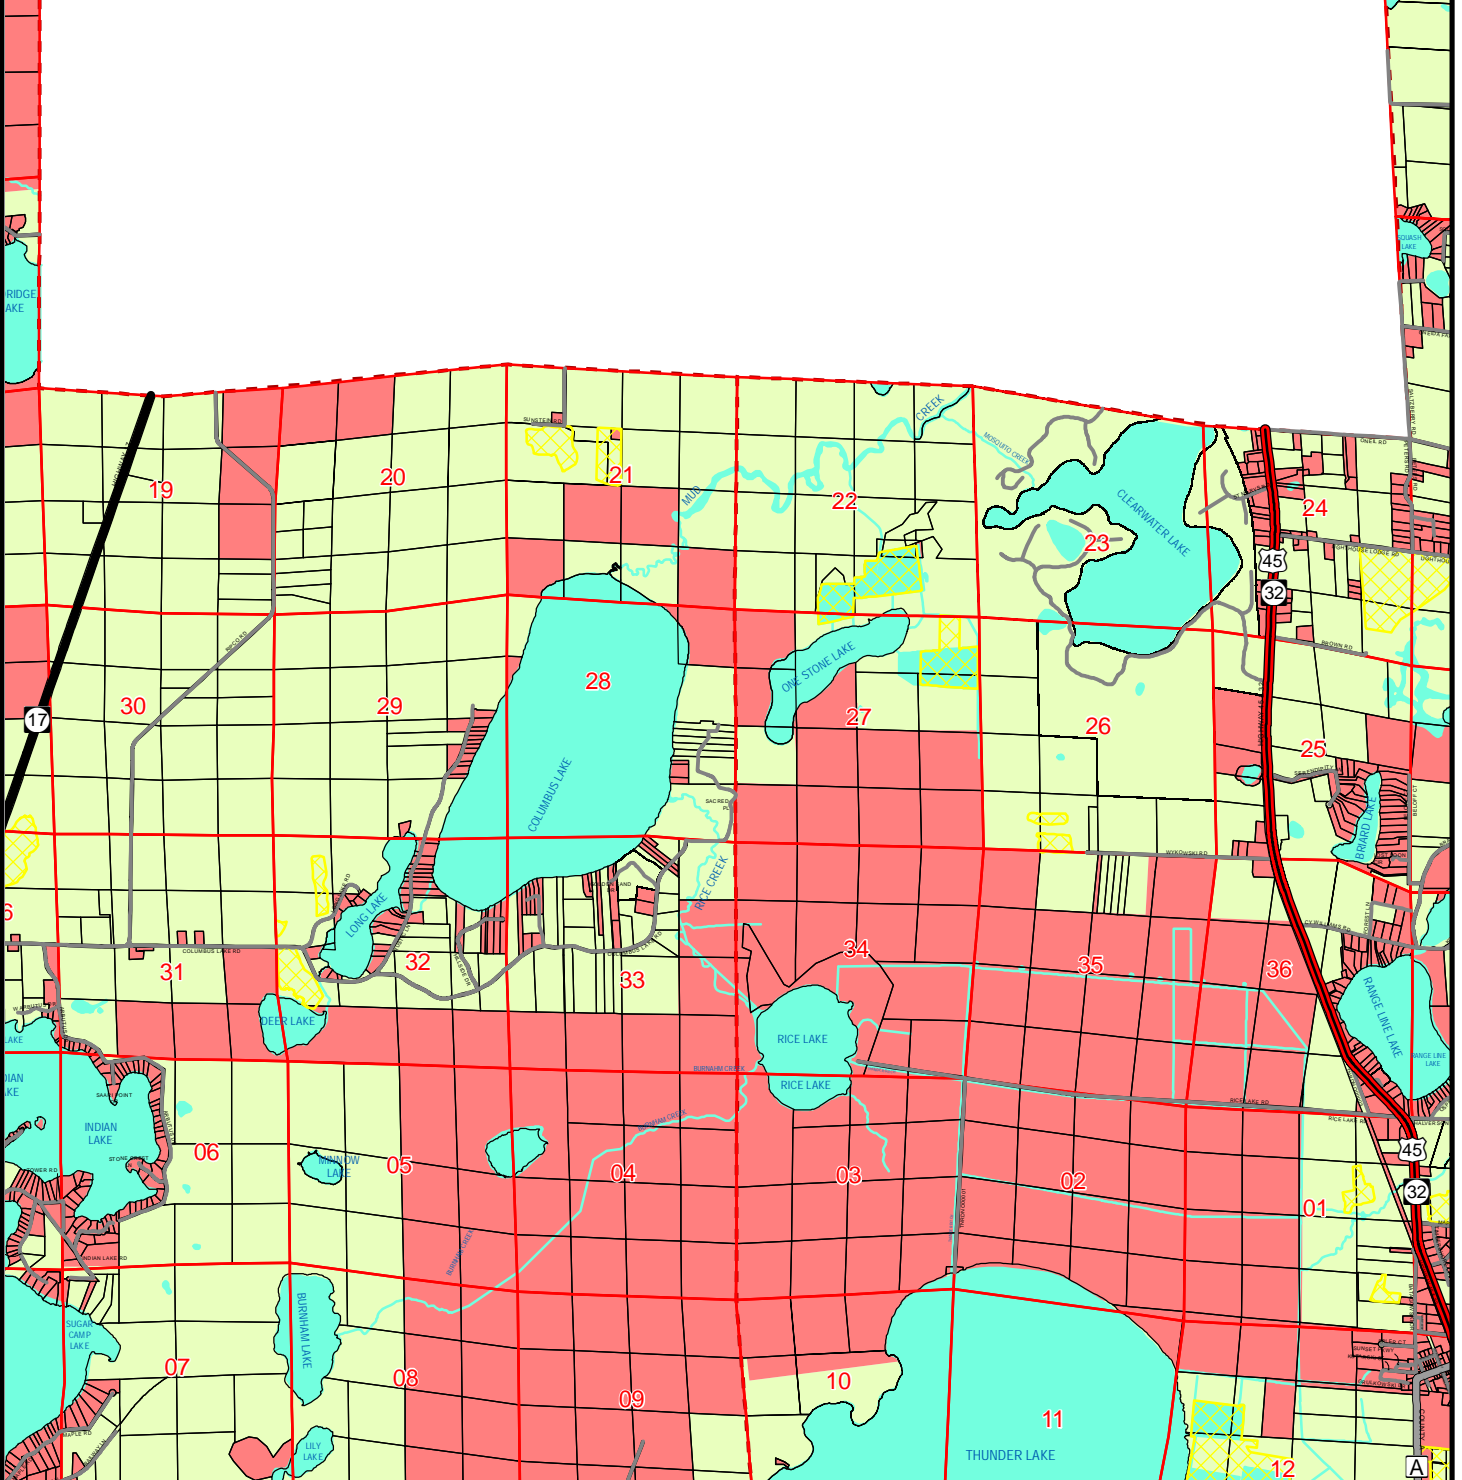

Fairland Preservation Map for T39N R10E Sugar Camp (NE), Three Lakes (NW) - Oneida County, Wisconsin

DRAFT

Legend

- Fairland Preservation Areas
- Planned Out
- Existing Agricultural Areas
- Parcels

Source: WI DNR, NCWRPC
 This map is neither a legally recorded map nor a survey and is not intended to be used as one. This drawing is a compilation of records, information and data used for reference purposes only. NCWRPC is not responsible for any inaccuracies herein contained.