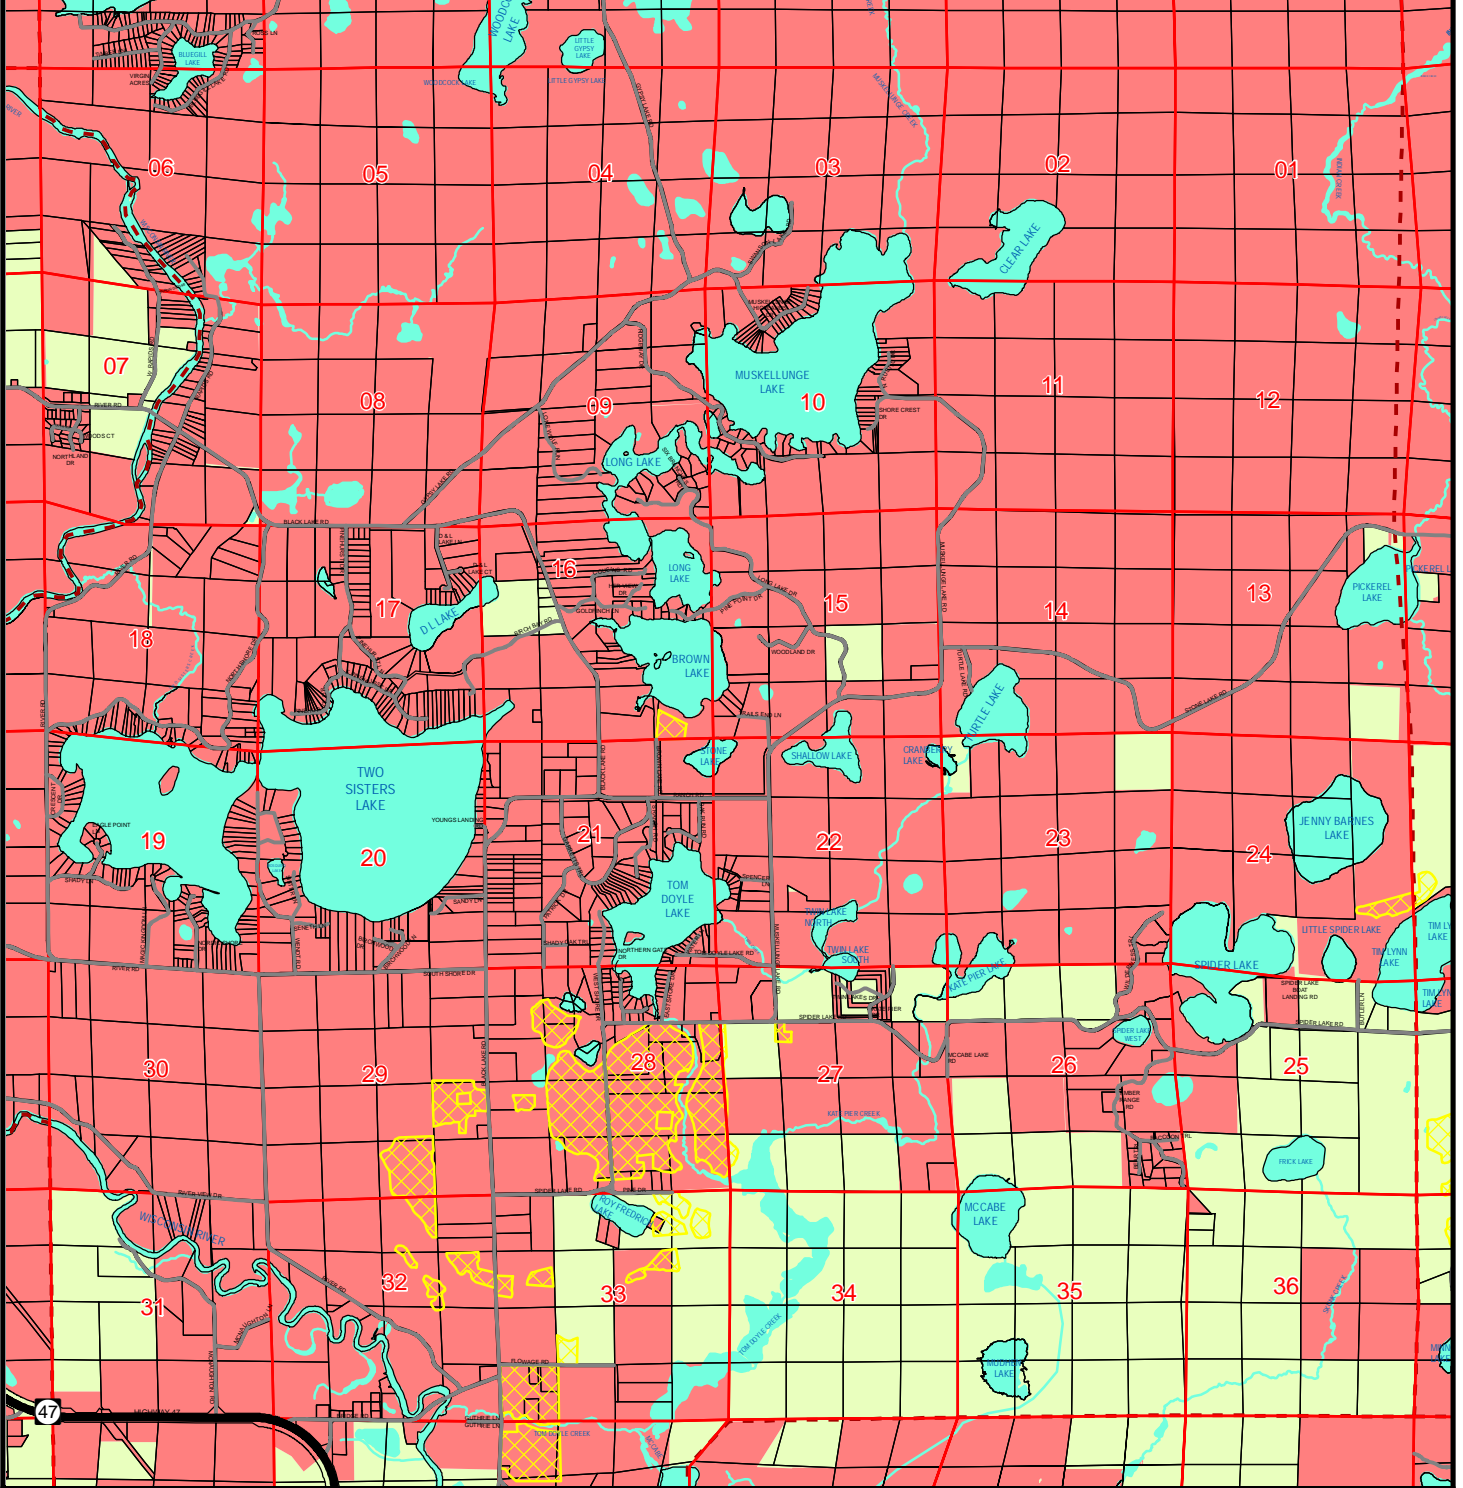

Fairland Preservation Map for T38N R8E Lake Tomahawk (NE), Newbold (EC) - Oneida County, Wisconsin

DRAFT

Legend

- Fairland Preservation Areas
- Planned Out
- Existing Agricultural Areas
- Parcels

Date: 6/4/2015

Source: WI DNR, NCWRPC

This map is neither a legally recorded map nor a survey and is not intended to be used as one. This drawing is a compilation of records, information and data used for reference purposes only. NCWRPC is not responsible for any inaccuracies herein contained.