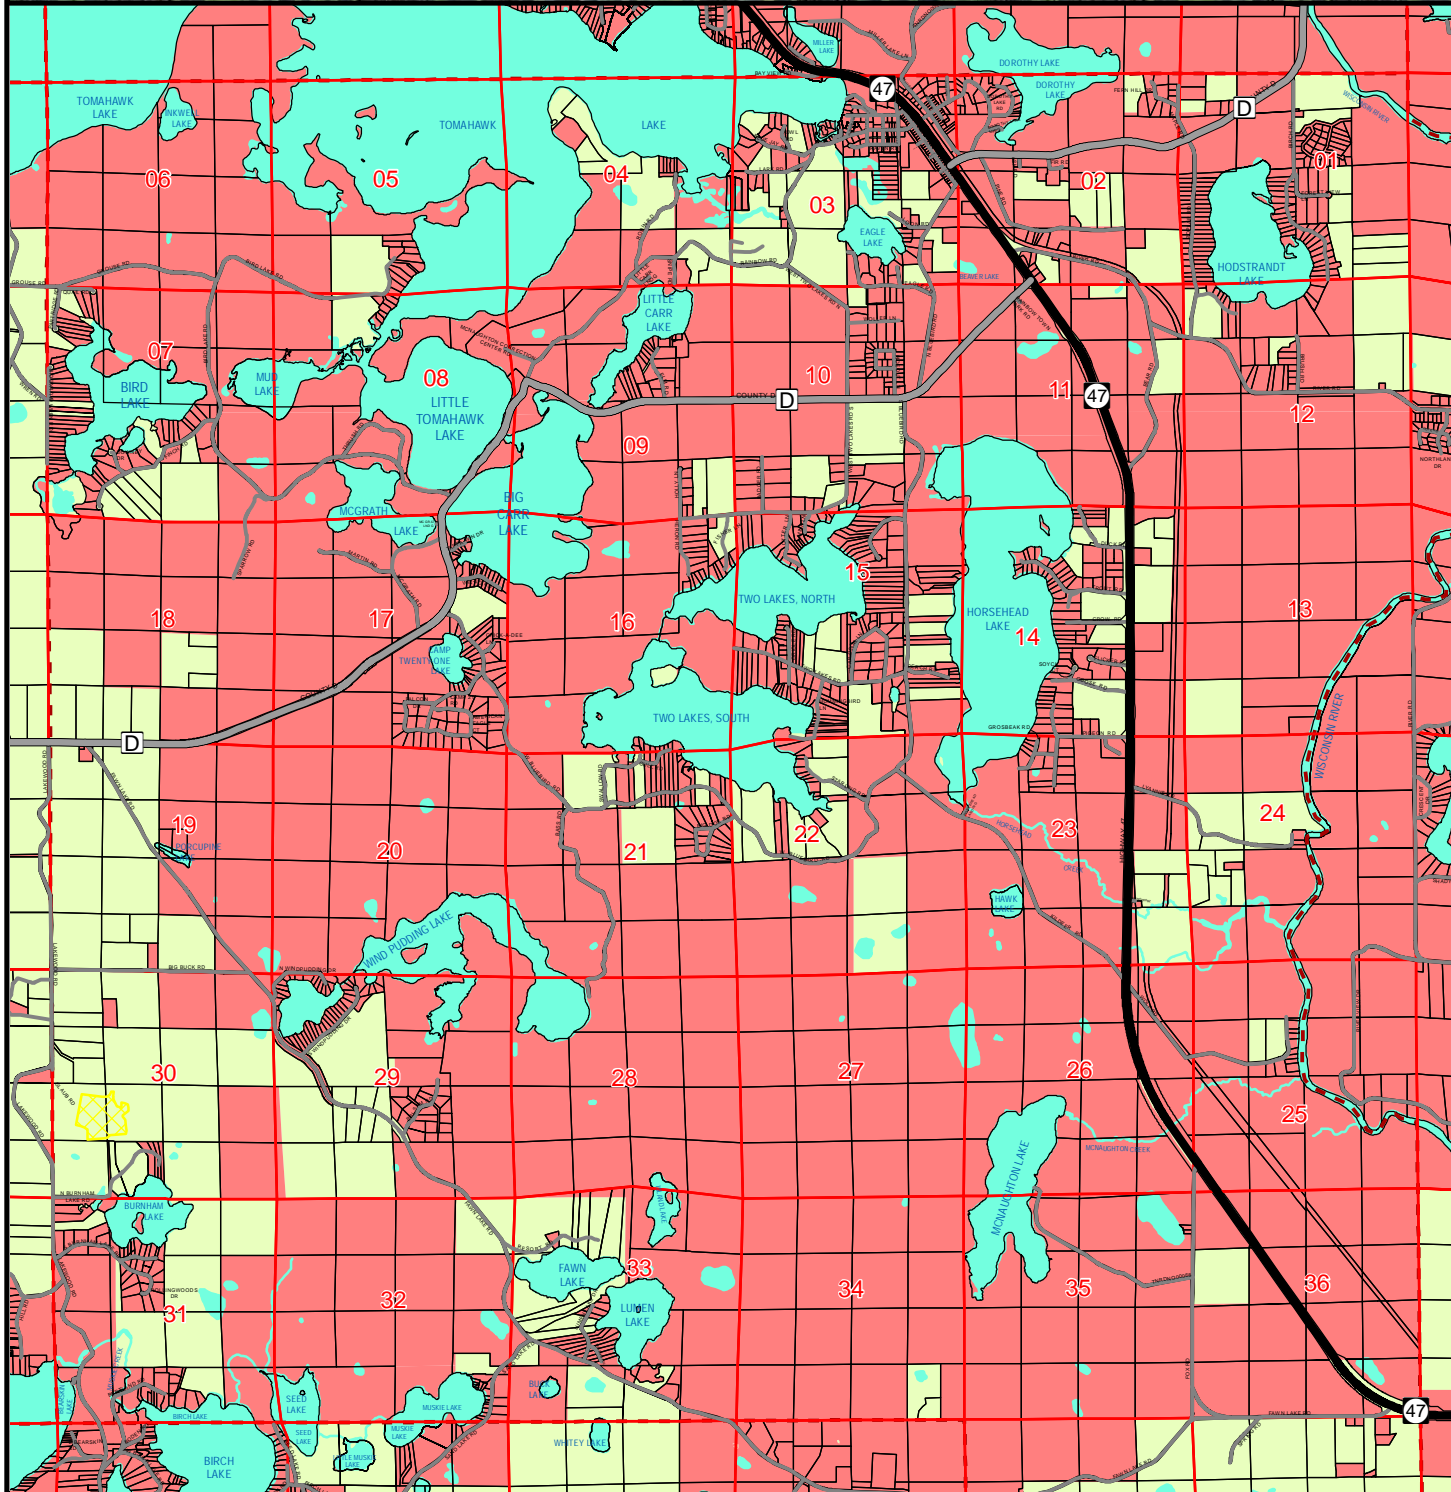

Farmland Preservation Map for T38N R7E Lake Tomahawk (NW), Newbold (WC) - Oneida County, Wisconsin

DRAFT

Legend

- Farmland Preservation Areas
- Planned Out
- Existing Agricultural Areas
- Parcels

Source: WI DNR, NCWRPC

This map is neither a legally recorded map nor a survey and is not intended to be used as one. This drawing is a compilation of records, information and data used for reference purposes only. NCWRPC is not responsible for any inaccuracies herein contained.