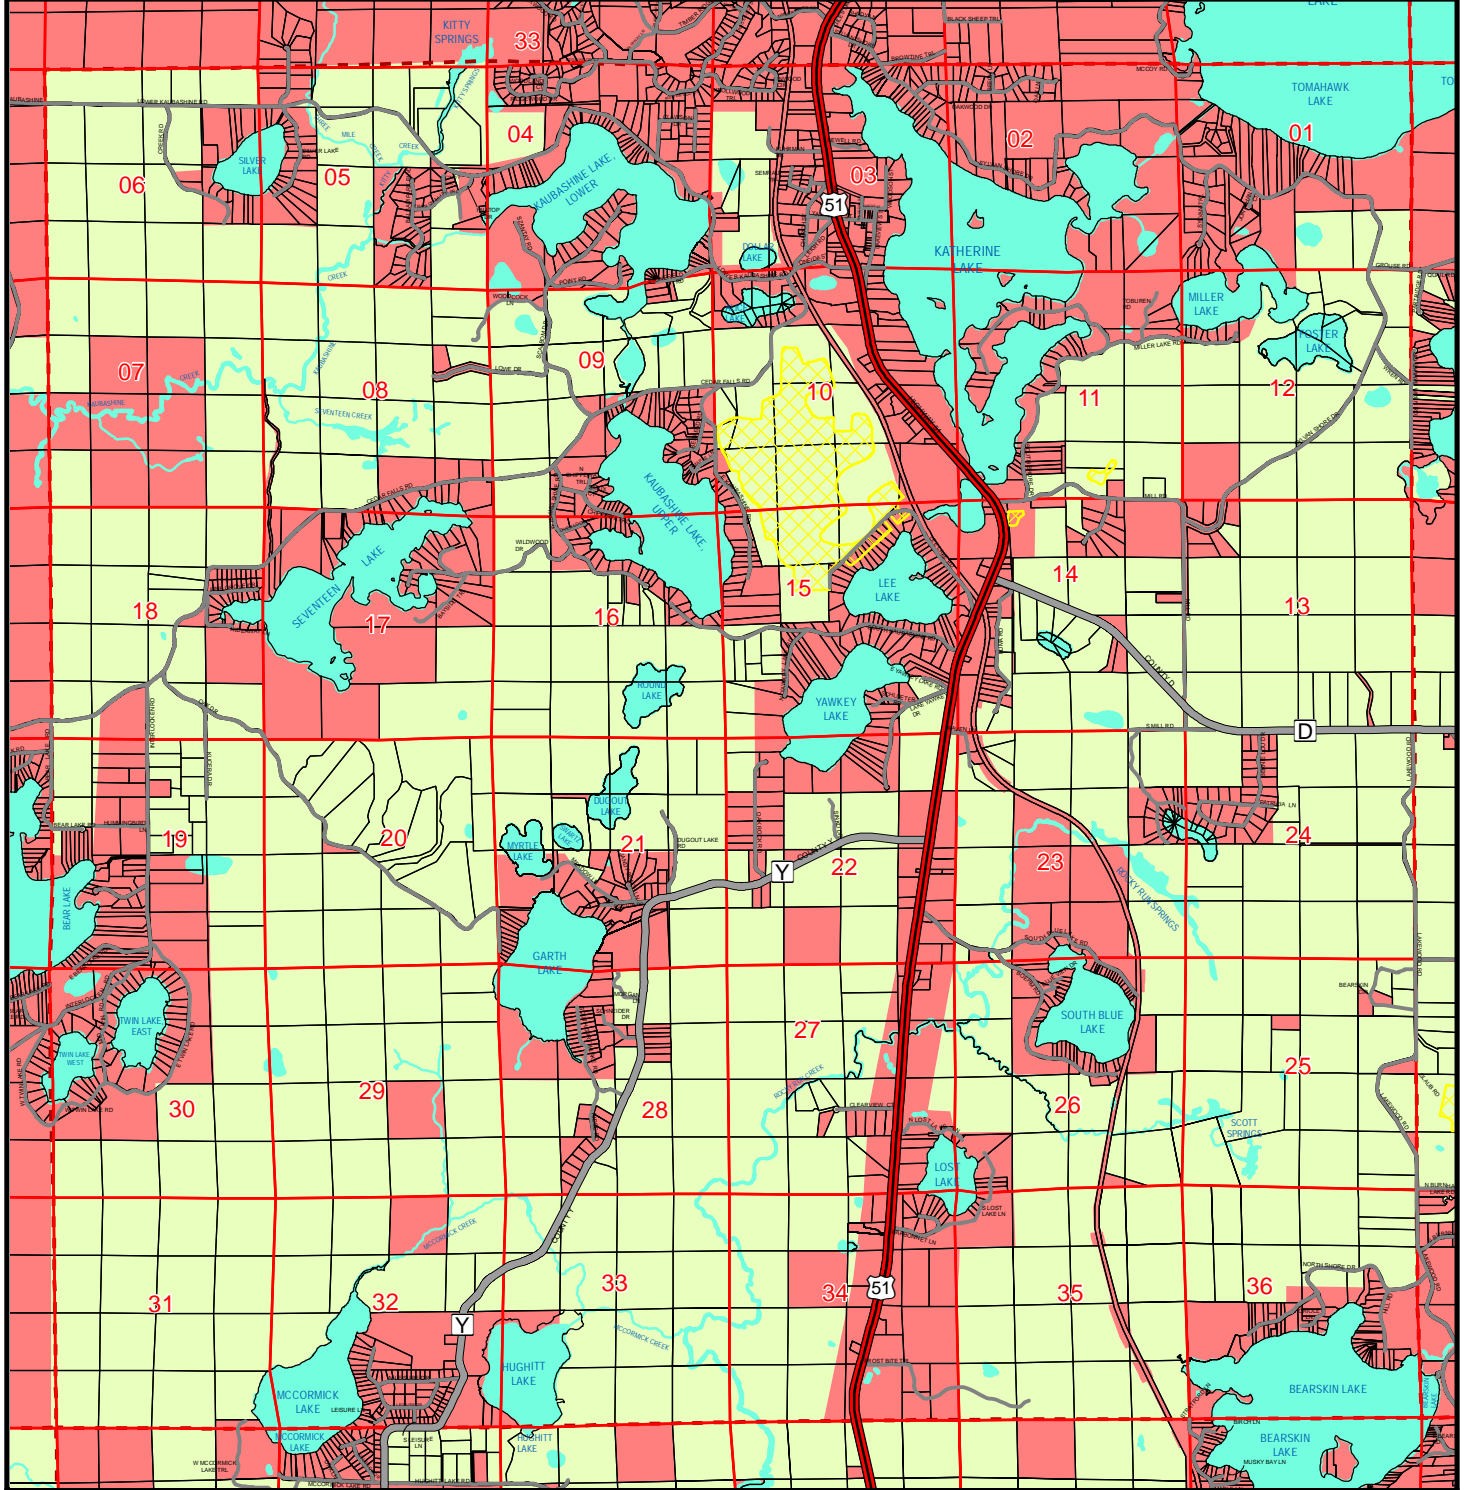

Farmland Preservation Map for T38N R6E Hazelhurst - Oneida County, Wisconsin

DRAFT

Legend

- Farmland Preservation Areas
- Planned Out
- Existing Agricultural Areas
- Parcels

Source: WI DNR, NCWRPC

This map is neither a legally recorded map nor a survey and is not intended to be used as one. This drawing is a compilation of records, information and data used for reference purposes only. NCWRPC is not responsible for any inaccuracies herein contained.