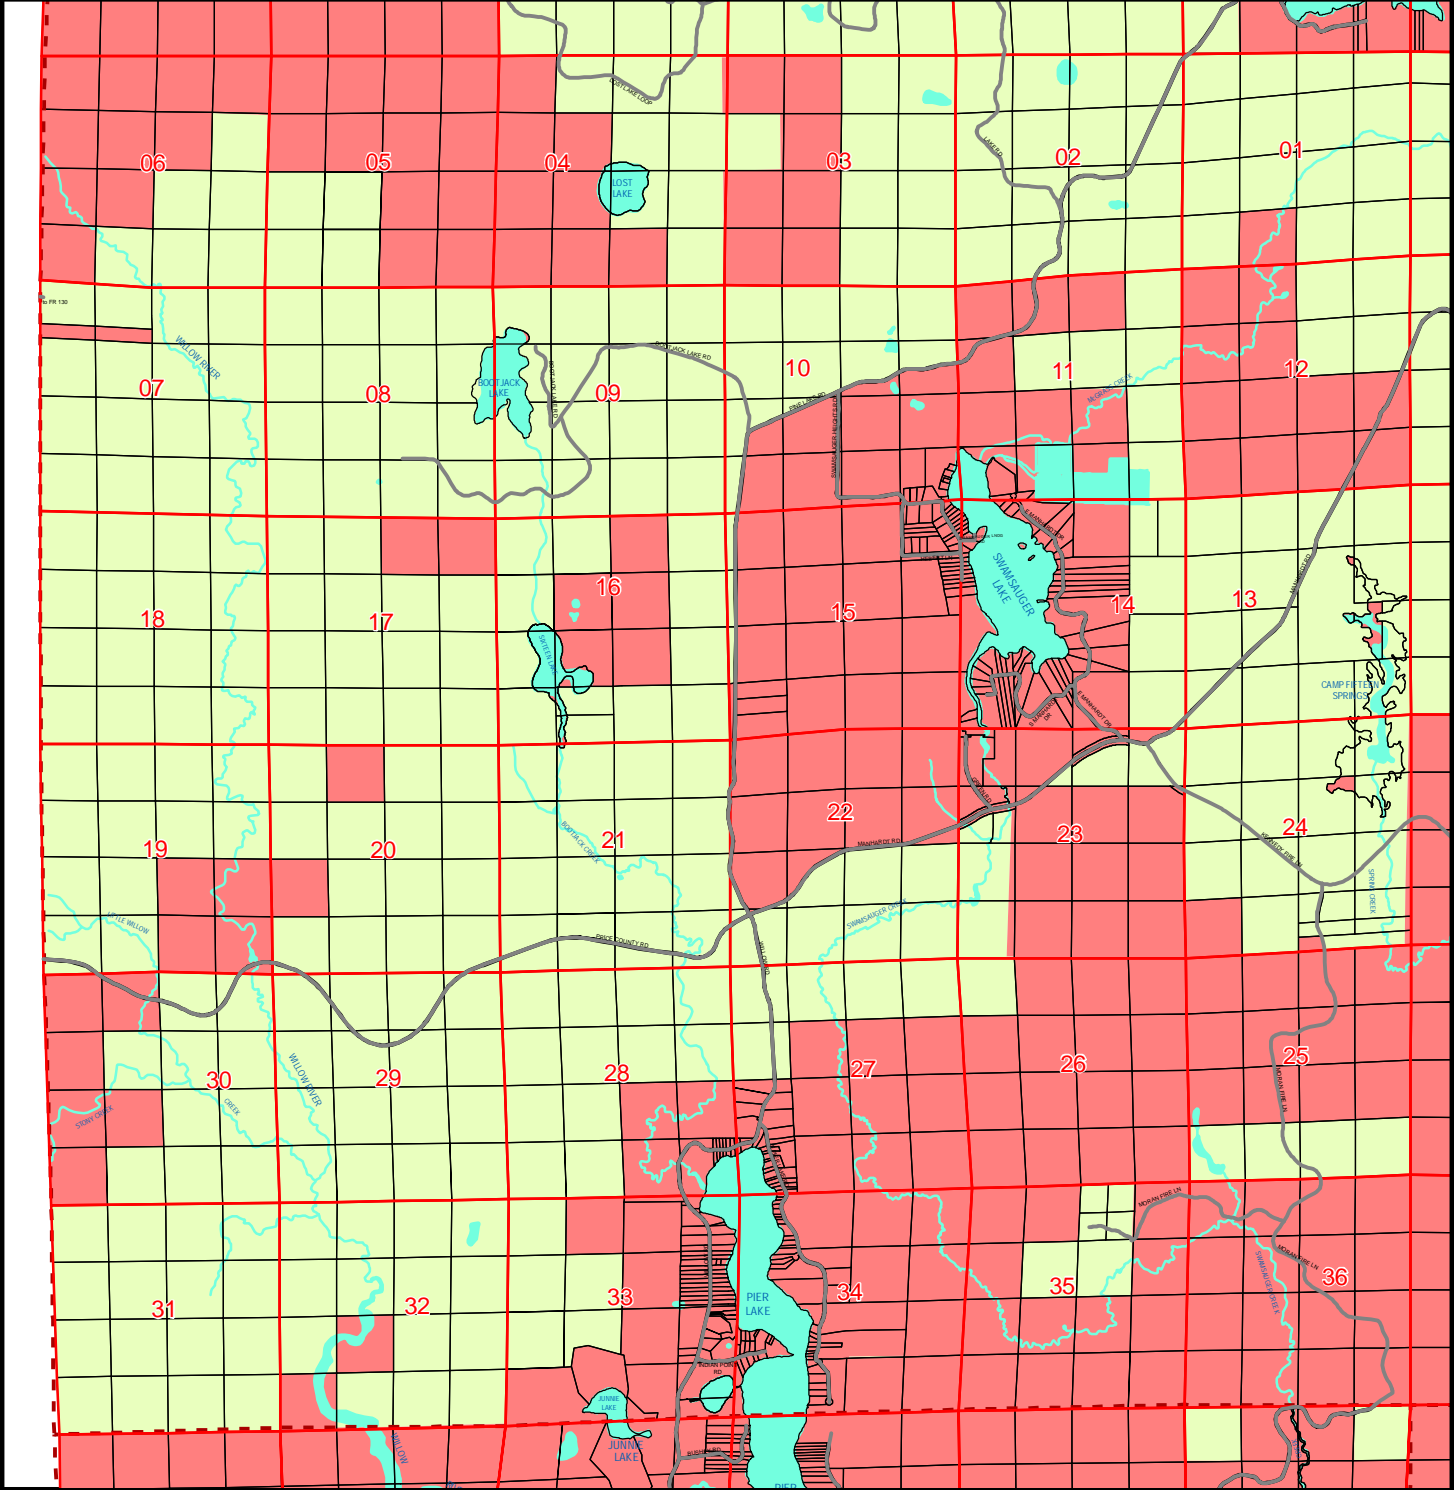

Farmland Preservation Map for T38N R4E Minocqua (SW) - Oneida County, Wisconsin

**DRAFT**

**Legend**

- Farmland Preservation Areas
- Planned Out
- Existing Agricultural Areas
- Parcels

Source: WI DNR, NCWRPC

This map is neither a legally recorded map nor a survey and is not intended to be used as one. This drawing is a compilation of records, information and data used for reference purposes only. NCWRPC is not responsible for any inaccuracies herein contained.