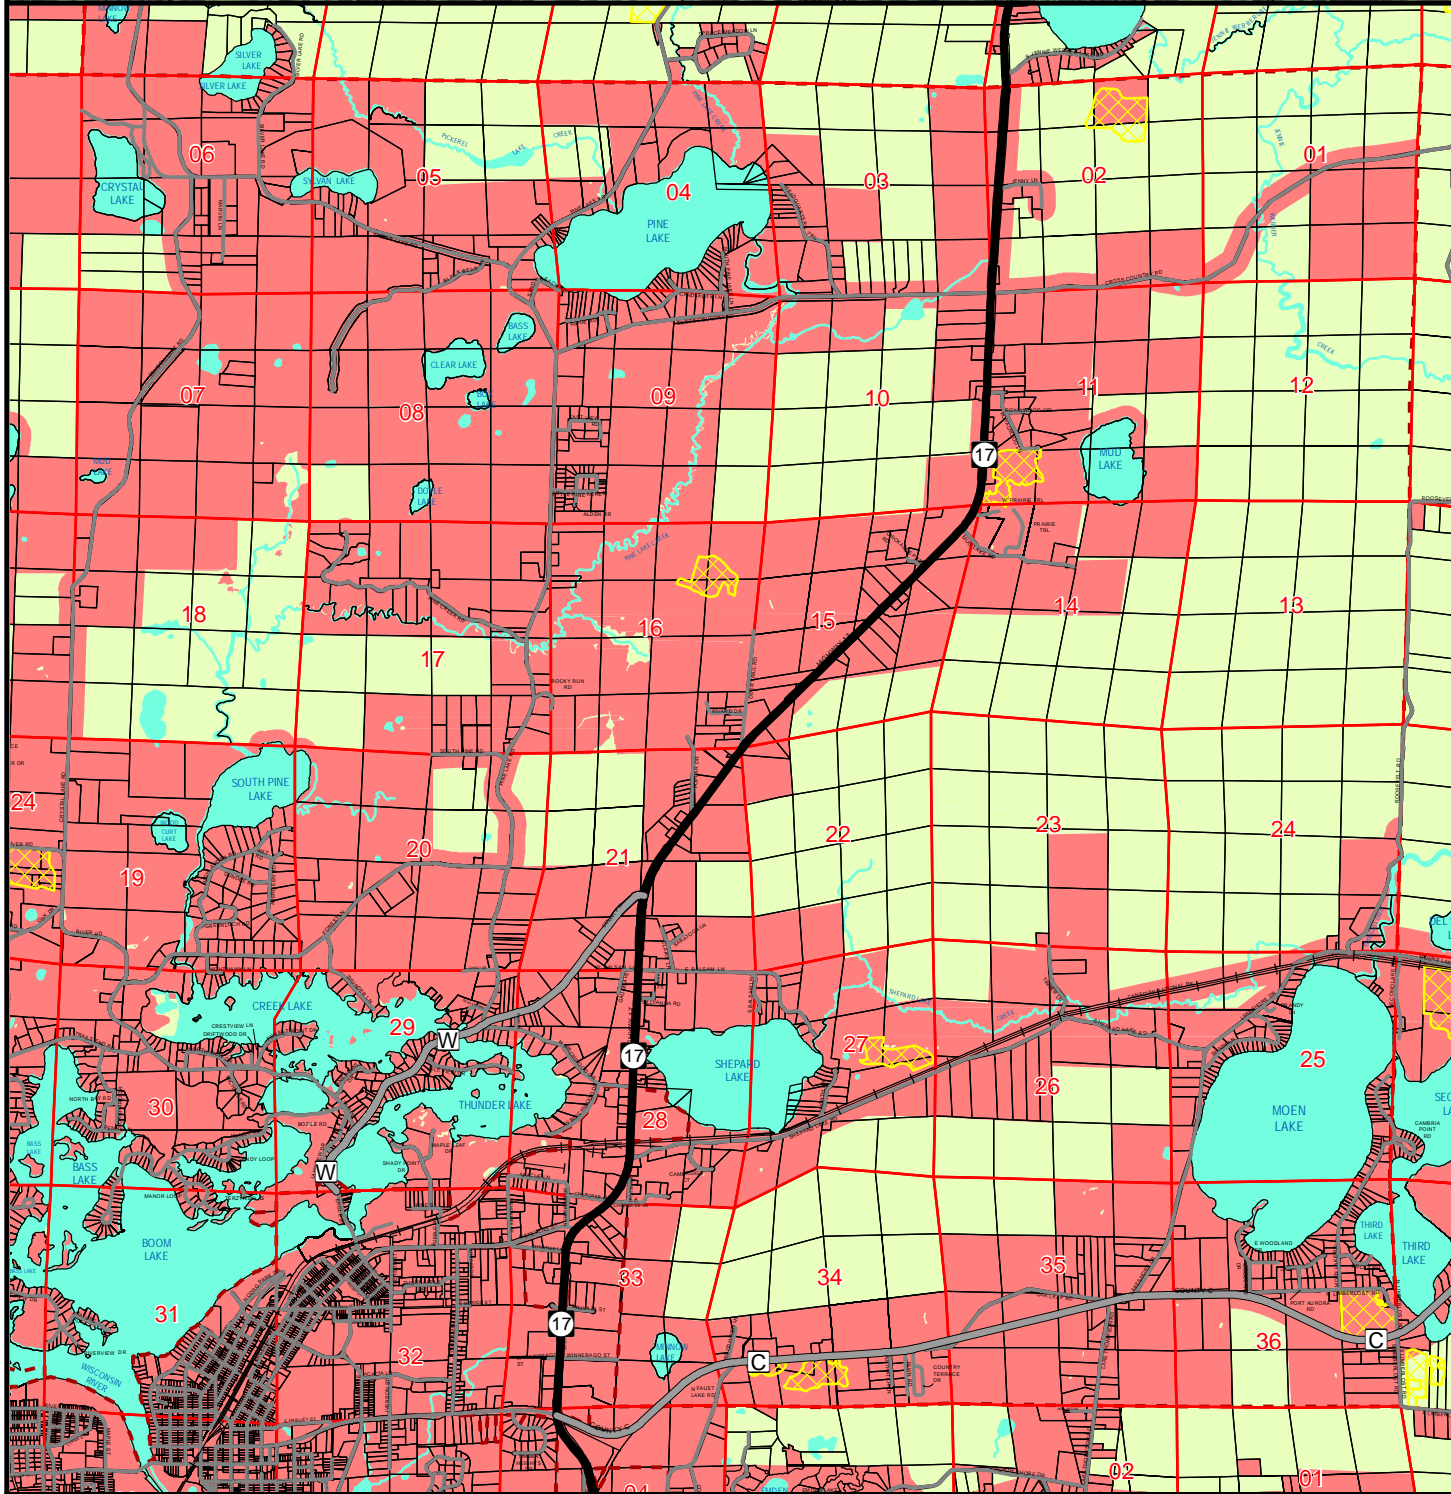

Farmland Preservation Map for T37N R9E Pine Lake (E) - Oneida County, Wisconsin

DRAFT

Legend

- Farmland Preservation Areas
- Planned Out
- Existing Agricultural Areas
- Parcels

Source: WI DNR, NCWRPC

This map is neither a legally recorded map nor a survey and is not intended to be used as one. This drawing is a compilation of records, information and data used for reference purposes only. NCWRPC is not responsible for any inaccuracies herein contained.