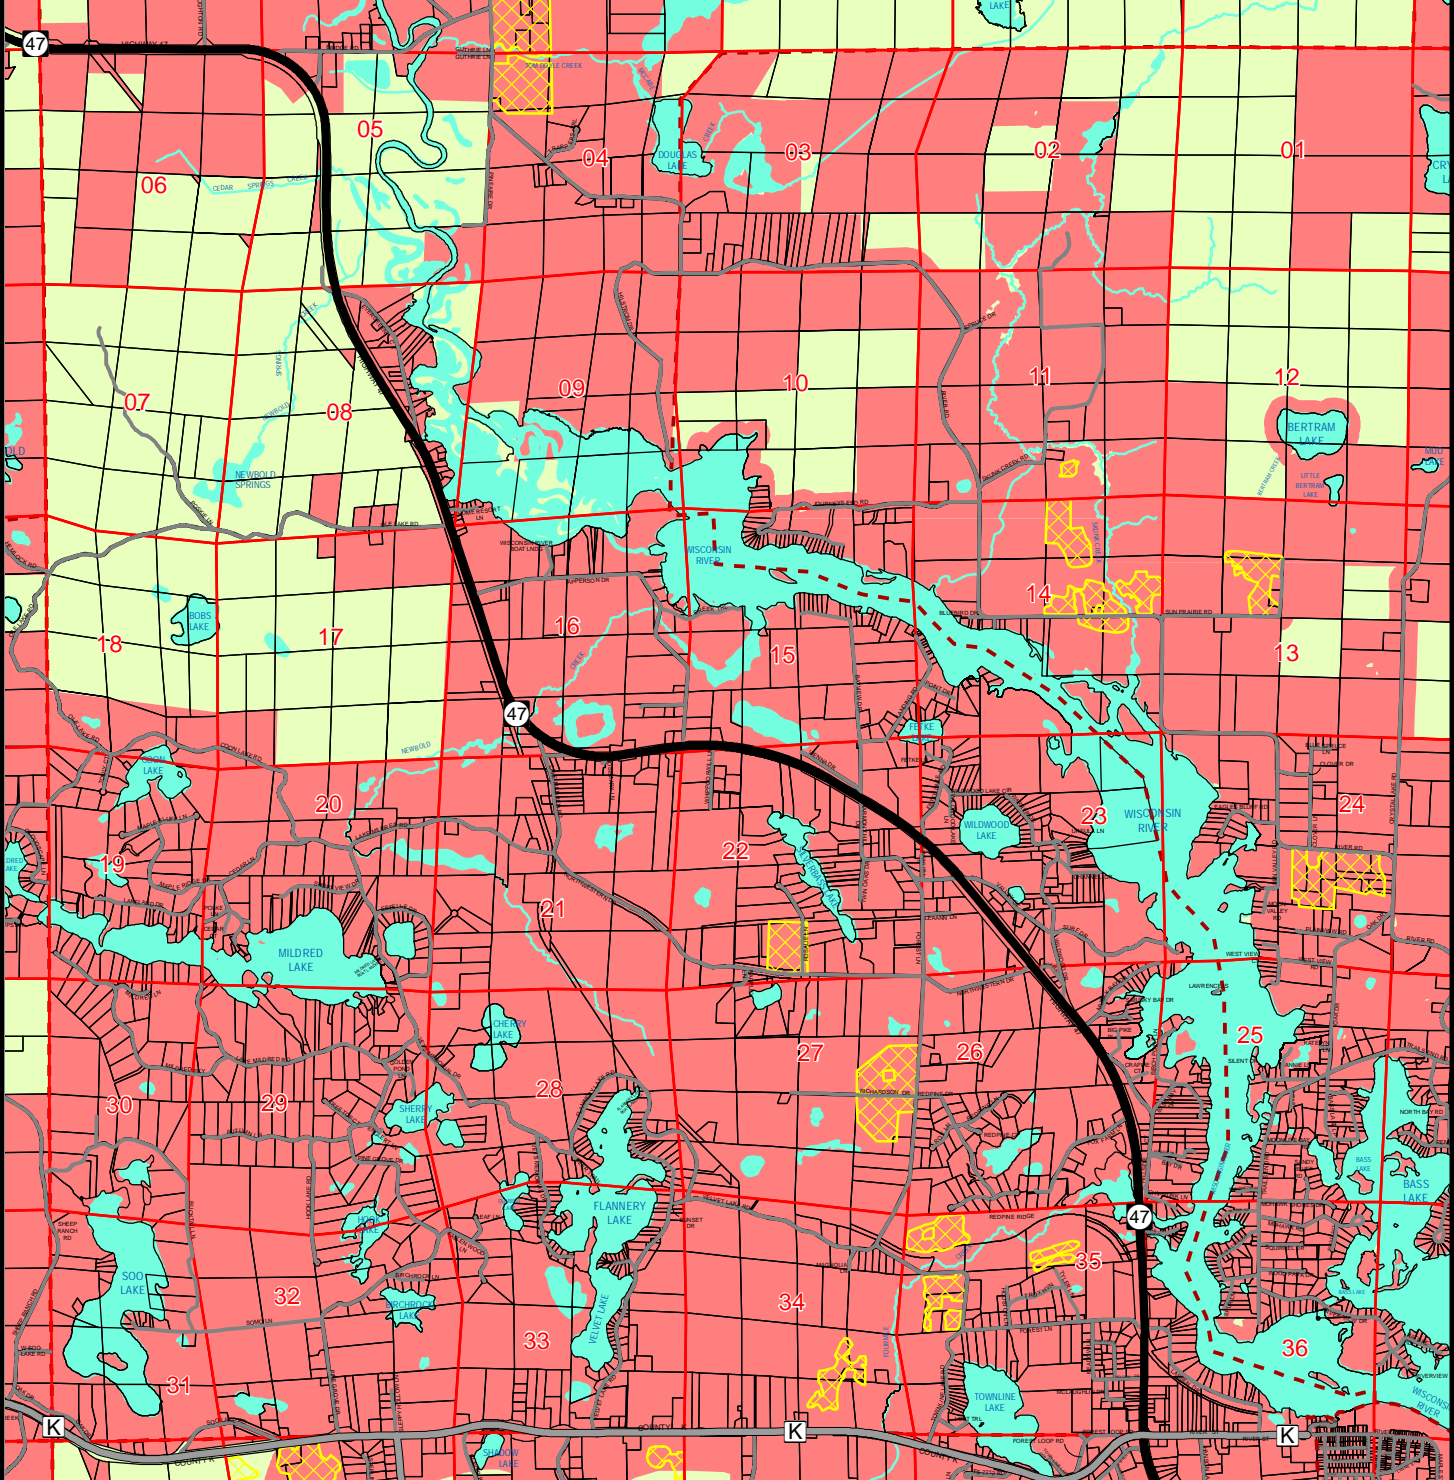

Farmland Preservation Map for T37N R8E Newbold (S), Pine Lake (W) - Oneida County, Wisconsin

DRAFT

Legend

- Farmland Preservation Areas
- Planned Out
- Existing Agricultural Areas
- Parcels

Source: WI DNR, NCWRPC
 This map is neither a legally recorded map nor a survey and is not intended to be used as one. This drawing is a compilation of records, information and data used for reference purposes only. NCWRPC is not responsible for any inaccuracies herein contained.