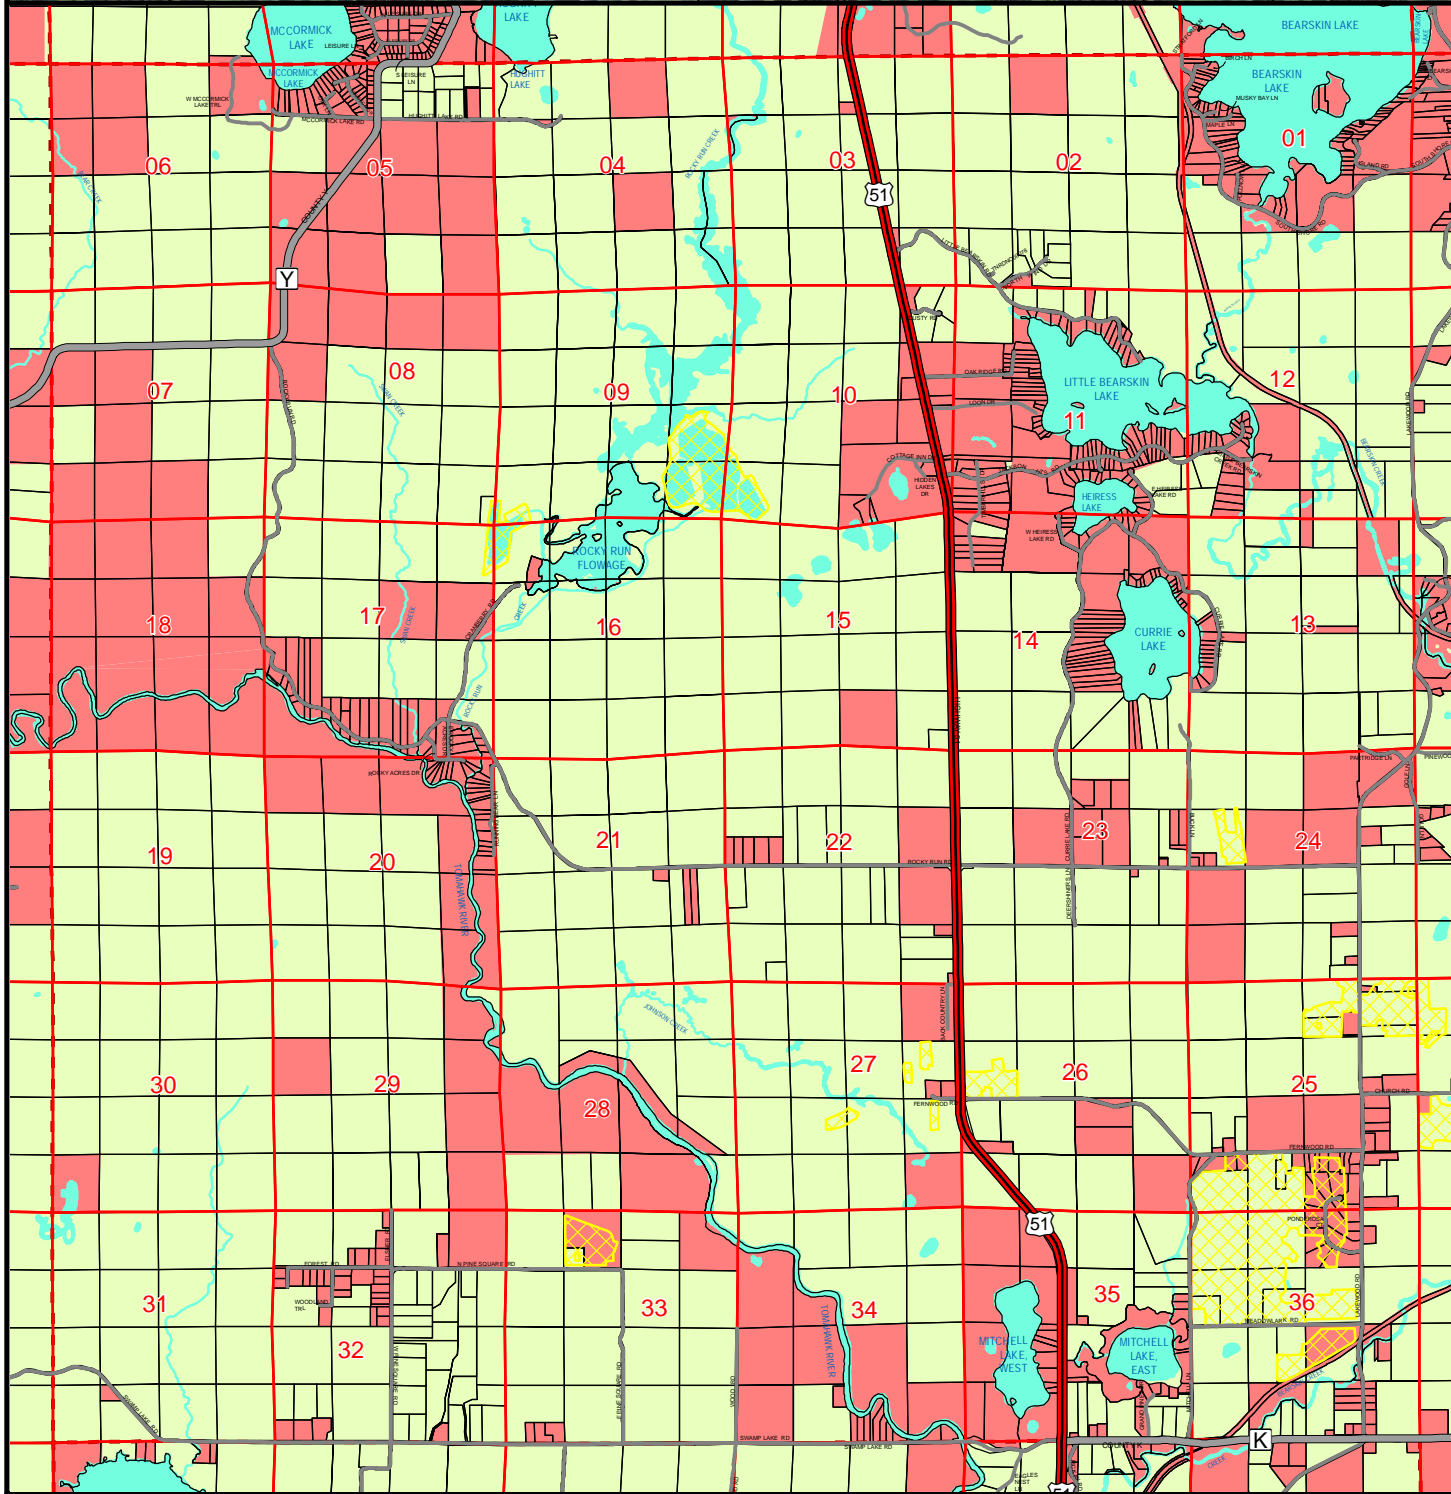

Farmland Preservation Map for T3 7N R6E Cassian (W) - Oneida County, Wisconsin

DRAFT

Legend

- Farmland Preservation Areas
- Planned Out
- Existing Agricultural Areas
- Parcels

Source: WI DNR, NCWRPC

This map is neither a legally recorded map nor a survey and is not intended to be used as one. This drawing is a compilation of records, information and data used for reference purposes only. NCWRPC is not responsible for any inaccuracies herein contained.