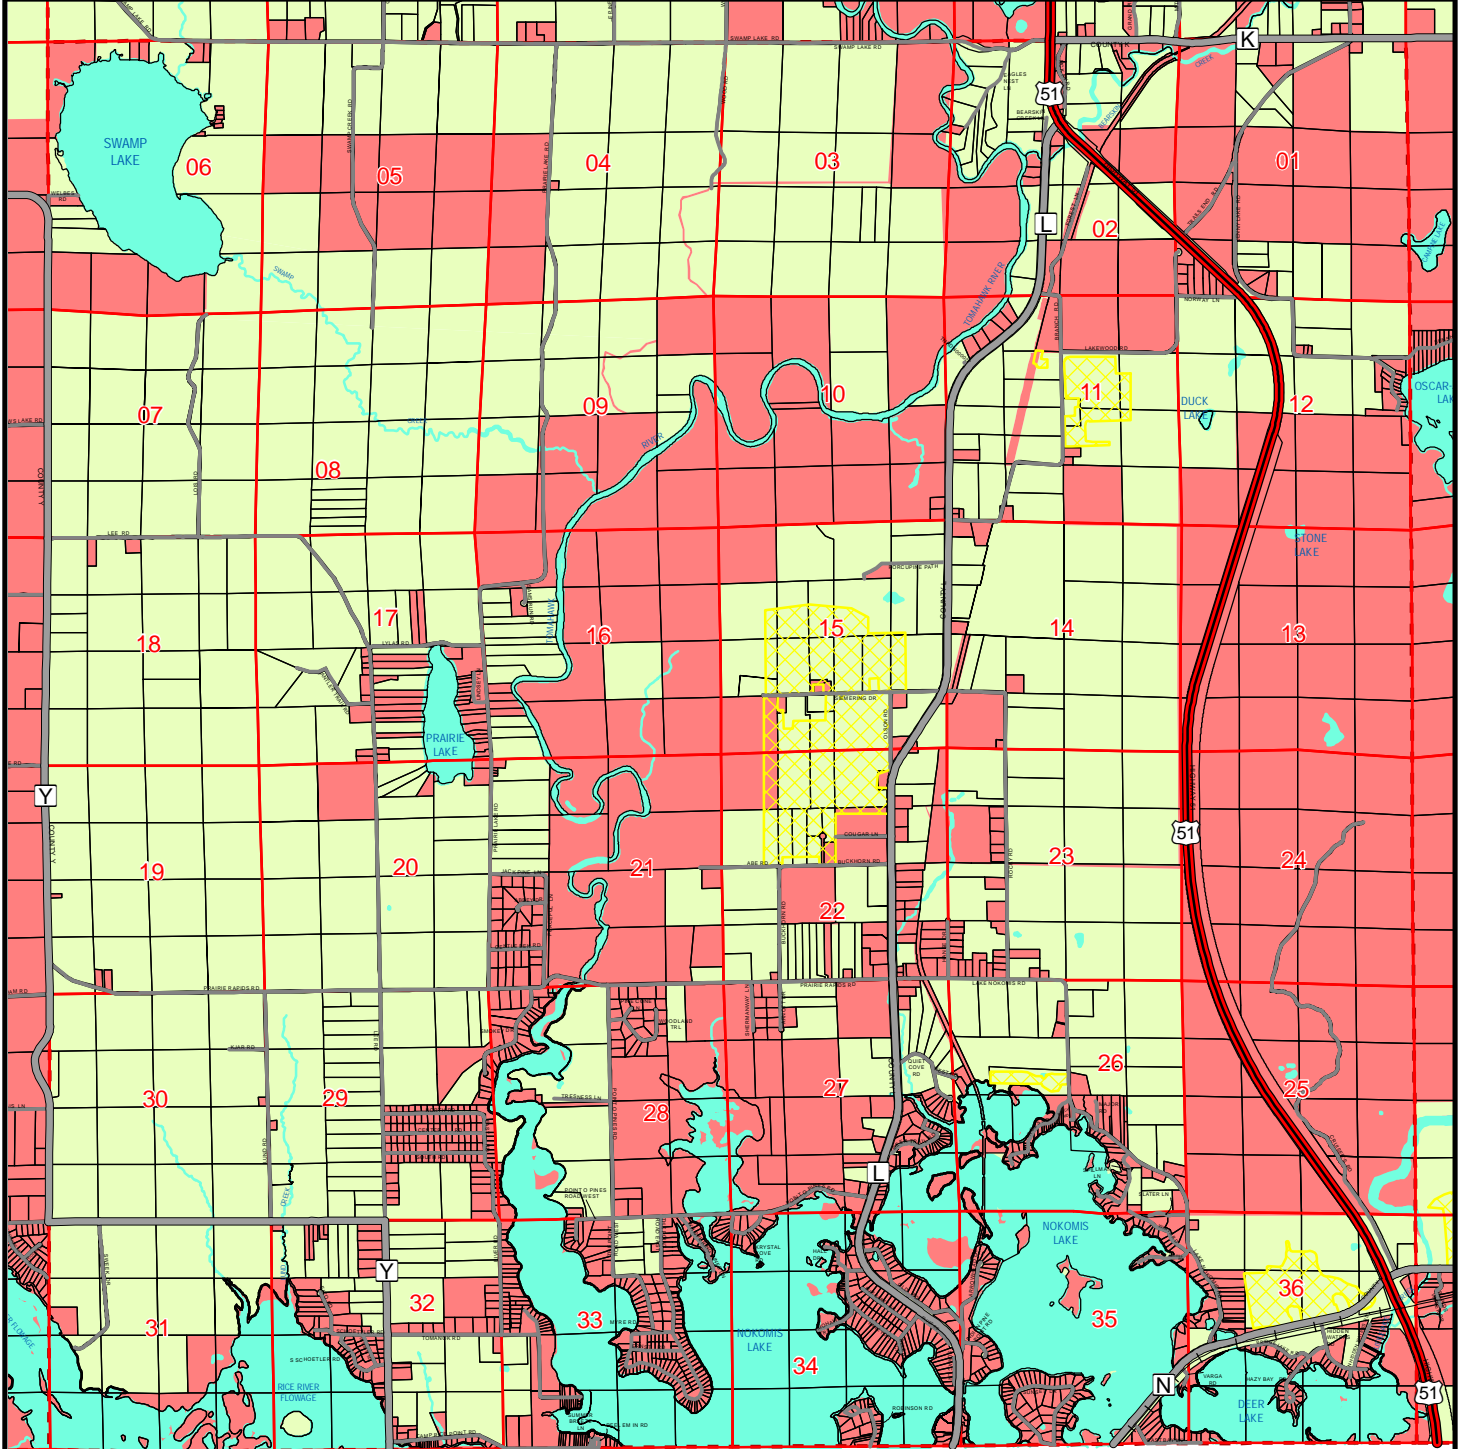

Farmland Preservation Map for T36N R6E Nokomis - Oneida County, Wisconsin

DRAFT

Legend

- Farmland Preservation Areas
- Planned Out
- Existing Agricultural Areas
- Parcels

Source: WI DNR, NCWRPC

This map is neither a legally recorded map nor a survey and is not intended to be used as one. This drawing is a compilation of records, information and data used for reference purposes only. NCWRPC is not responsible for any inaccuracies herein contained.