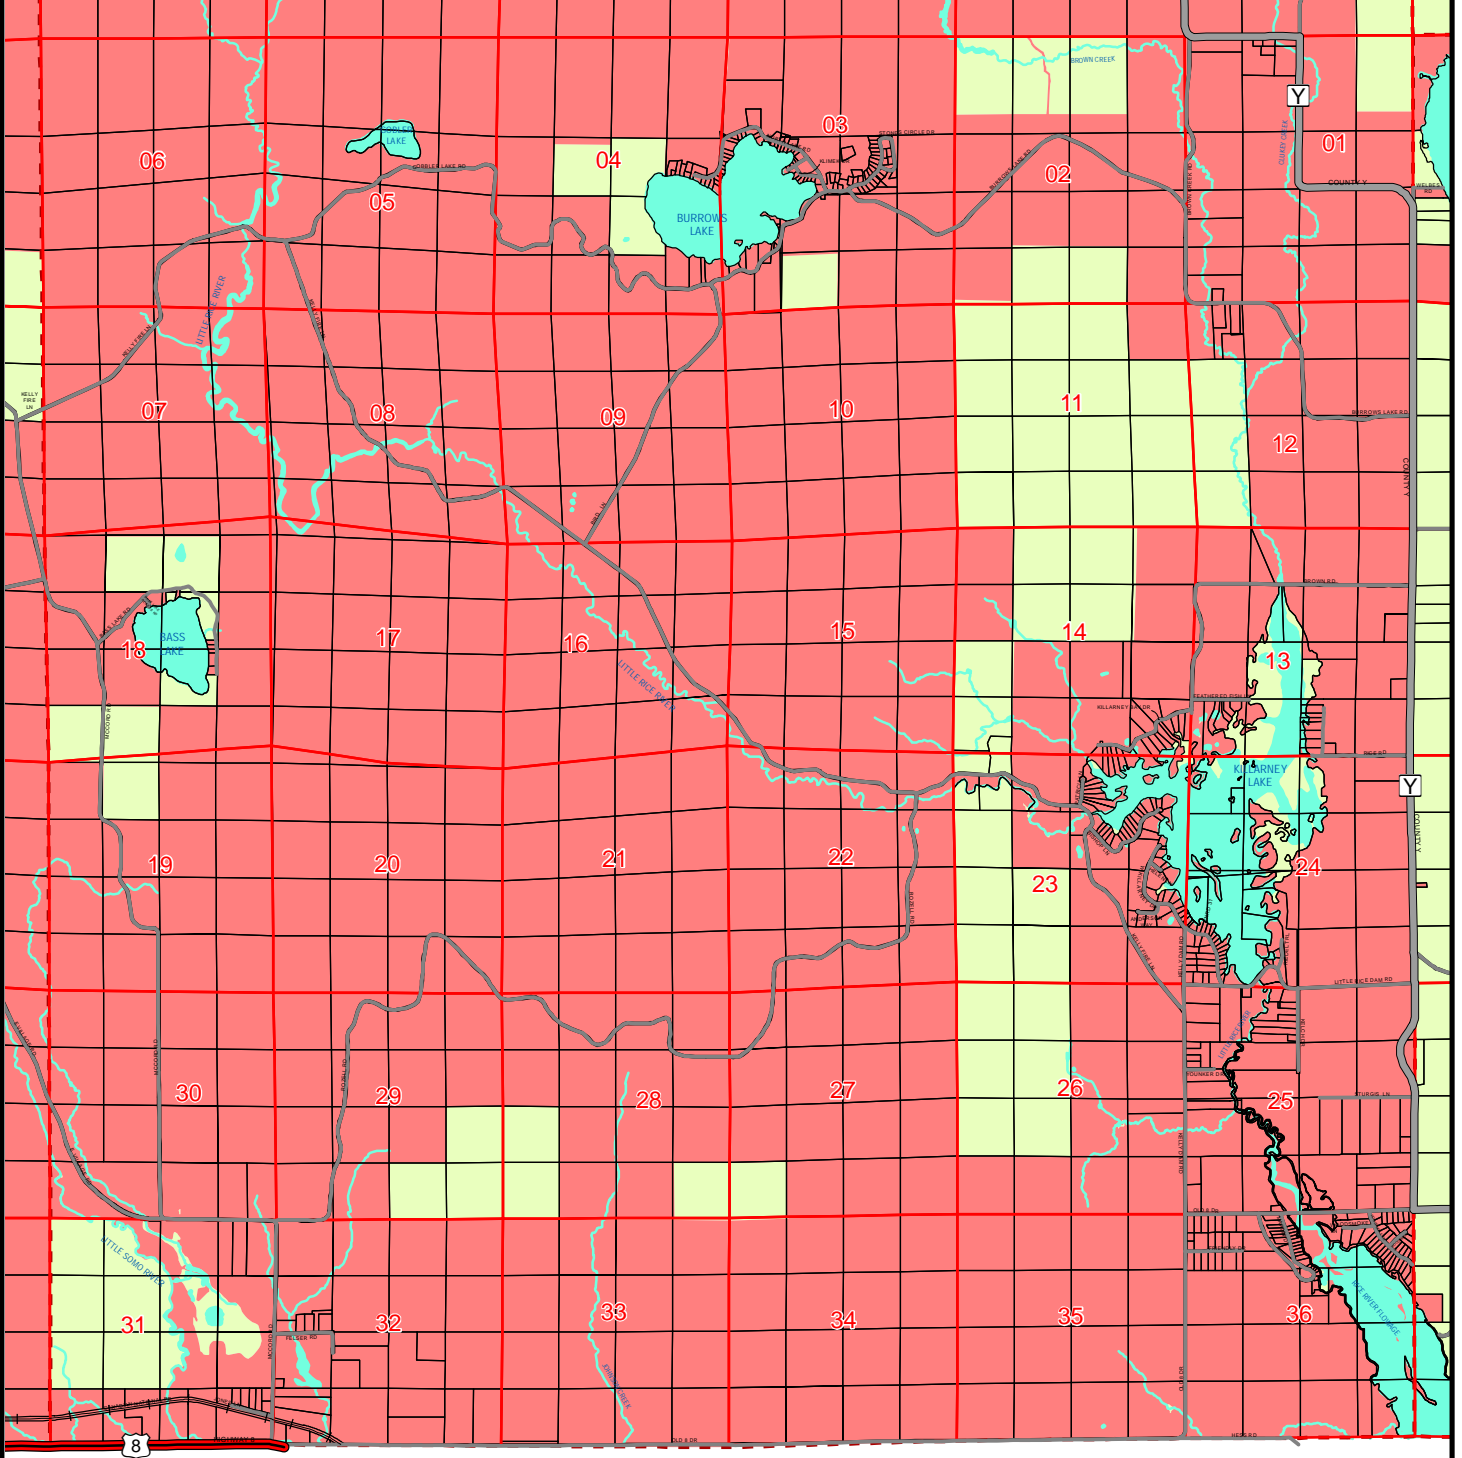

Farmland Preservation Map for T36N R5E Little Rice (S) - Oneida County, Wisconsin

Legend

- Farmland Preservation Areas
- Planned Out
- Existing Agricultural Areas
- Parcels

DRAFT

Date: 6/4/2015

Source: WI DNR, NCWRPC

This map is neither a legally recorded map nor a survey and is not intended to be used as one. This drawing is a compilation of records, information and data used for reference purposes only. NCWRPC is not responsible for any inaccuracies herein contained.