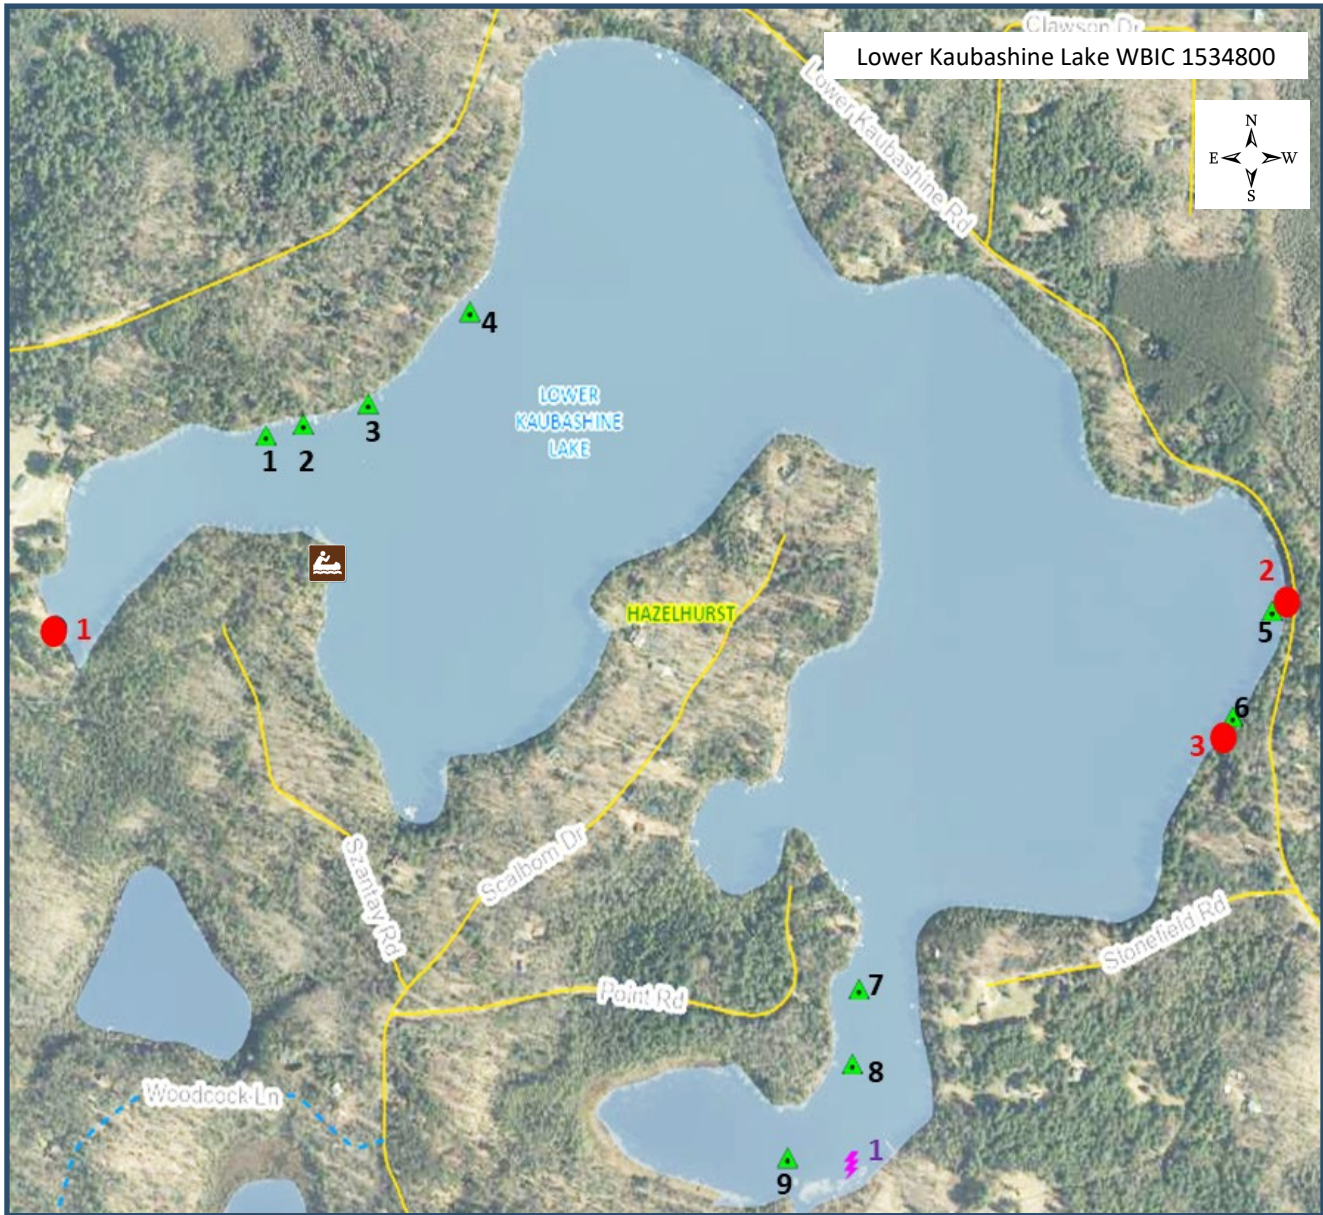

**Lower Kaubashine Lake, Oneida County, Wisconsin**  
**July 18, 2022 Aquatic Invasive Species Survey Map**

**LEGEND**

 **Eurasian Water Milfoil Locations**

1. 45.81014, -89.75385: large bed of rooted plants
2. 45.81016, -89.75342: large bed of rooted plants
3. 45.81085, -89.75091: large bed of rooted plants
4. 45.81017, -89.74982: approx. five rooted plants
5. 45.80833, -89.73638: approx. five rooted plants
6. 45.80831, -89.73679: approx. ten rooted plants
7. 45.80422, -89.74352: approx. five rooted plants
8. 45.80359, -89.74342: one large rooted plant
9. 45.80246, -89.74458: approx. ten rooted plants

 **Chinese Mystery Snail Locations**

(observed scattered throughout the entire lake). Specimens collected at the following locations:

1. 45.80804, -89.75694
2. 45.80822, -89.73638
3. 45.80831, -89.73679

 **Purple Loosestrife Location**

(already verified by the WDNR)

1. 45.80235, -89.74323: one rooted plant

**Small Craft Carry-in Access (State land)**

Oneida County  
 Land & Water Conservation  
 PO Box 400, Rhinelander, WI 54501  
 715-369-7835